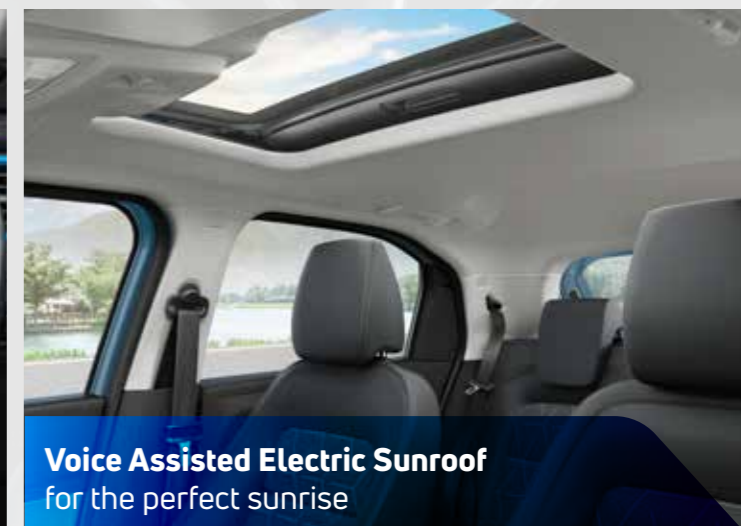

The Punch has a premium-looking stylish dashboard that makes the inside look as cool as it does outside.

Spacious interiors with front arm rests
because nobody likes to feel cramped up

Leather Steering and Gear Knob
for a more premium touch

Voice Assisted Electric Sunroof
for the perfect sunrise

More Of Stylish Interiors

Body-coloured Air Vents | D-cut Steering Wheel | Dual Tone Dashboard Layout

VIBES WITH YOUR NEED FOR COMFORT

Sit back and relax. Cruise with your gang. Make room for more fun.