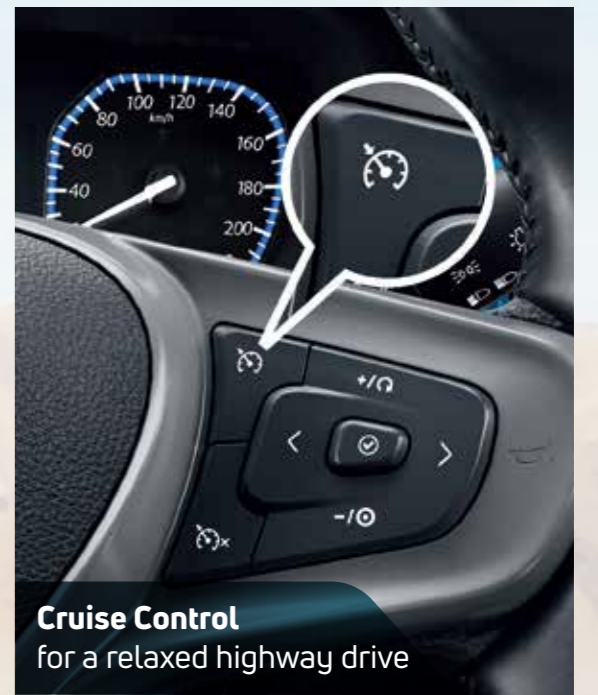

5-Star GNCAP Safety Rating

Dual Airbags are offered as standard

Electronic Stability Program

Reverse Parking Camera allows you to reverse without a worry

Auto Headlamps & Rain Sensing Wipers for a hassle-free drive

More Of Safety

Fortified Cabin | ISOFIX | iTPMS | Puddle Lamps | Rear Defogger | Front Fog Lamps With Cornering Function

VIBES WITH YOUR THIRST FOR PERFORMANCE

The Punch's performance will be the second reason for the world to be jealous. The first will be seeing you behind the wheel.

187 mm Ground Clearance
because potholes and high speed-breakers are in vogue too

Cruise Control
for a relaxed highway drive

1.2 l Revotron Engine With DynaPro Technology
will make you love the SUVness of the Punch

Floating 17.78cm Touchscreen Infotainment by Harman™ with Android Auto™ and Apple CarPlay™

Steering Mounted Control that has everything in one place

4 Speakers and 2 Tweeters so that you can listen to your jam and do much more