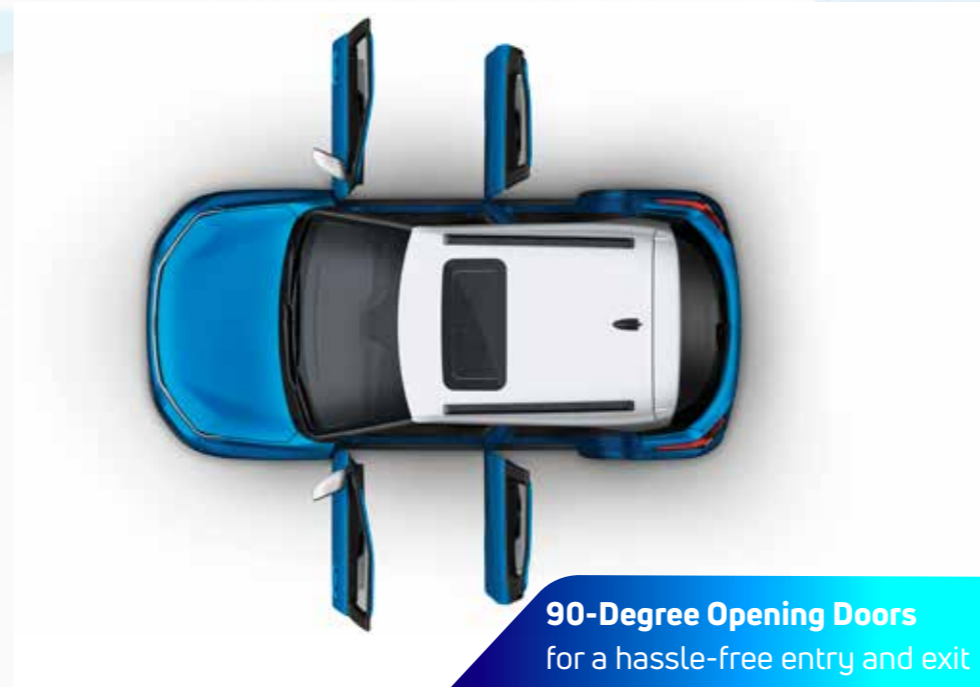

VIBES WITH YOUR STYLE

The world will take notice of two showstoppers. You and the Punch.