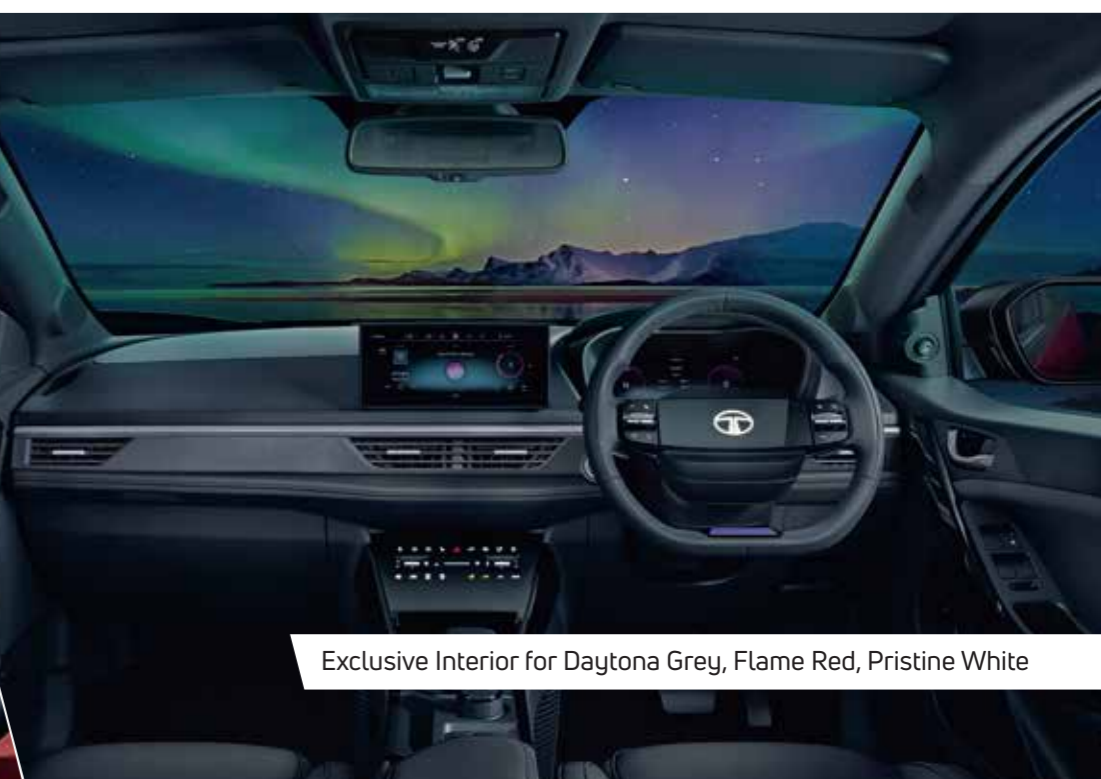

FEARLESS

Top notch performance to conquer every road.

Fearless Purple  Dual-Tone Roof

Also available in

Daytona Grey  Dual-Tone Roof

Flame Red  Dual-Tone Roof

Pristine White  Dual-Tone Roof

Exclusive Interior for Fearless Purple

Exclusive Interior for Daytona Grey, Flame Red, Pristine White

CREATIVE | A reimagined colourful driving experience.

Also available in

PURE | Minimalism pushed to the max.

Pure Grey

Also available in

Calgary White

#DARKRULES

Luxurious leatherette seats with blue stitching and matching accents

MORE FEATURES

Premium Benecke Kaliko™ Leatherette Seats | Ventilated Front Seats | Height Adjustable Co-driver Seat | Wireless Charger | 60:40 Flip & Fold Seat | Xpress Cool