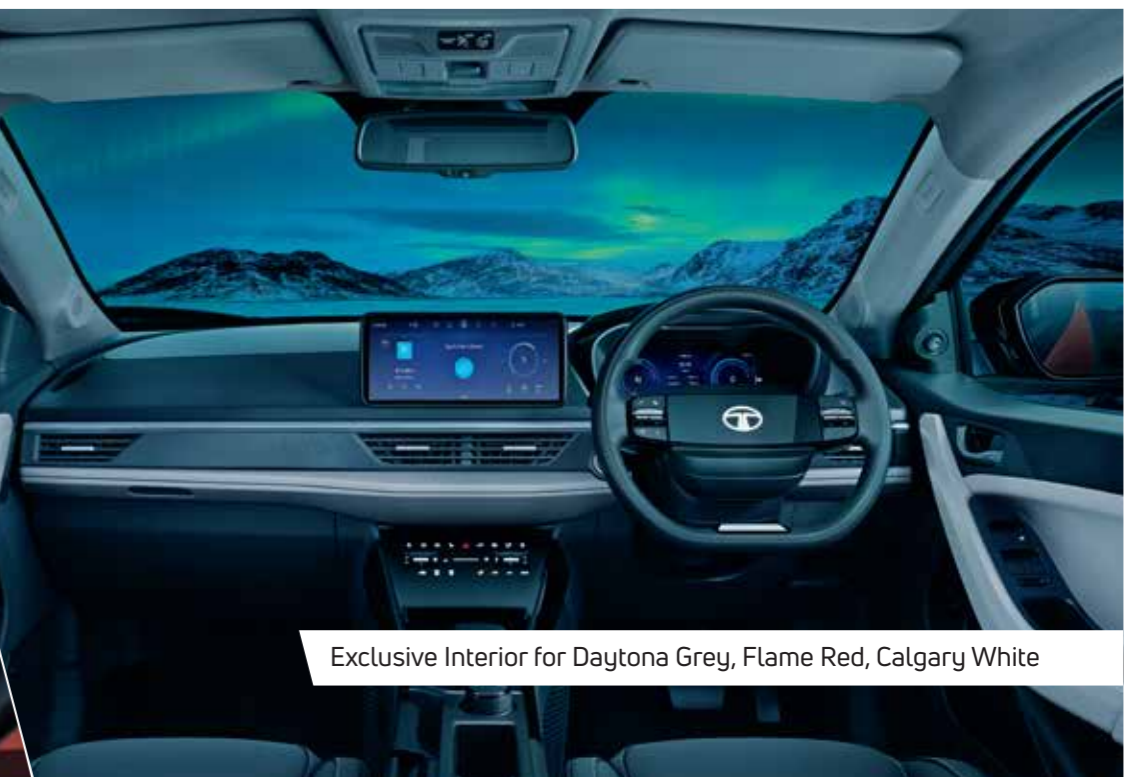

E-SHIFTER

Gear shifting in its wristy elegance

MULTI DRIVE MODES – ECO, CITY AND SPORT

Let your day decide your drive

PADDLE SHIFTERS

Relive the joy of a controller, once again

208mm GROUND CLEARANCE

Colossal stance to charge your way ahead

FEARLESS

Top notch performance to conquer every road.

Fearless Purple  Dual-Tone Roof

Also available in

Daytona Grey  Dual-Tone Roof

Flame Red  Dual-Tone Roof

Pristine White  Dual-Tone Roof

Exclusive Interior for Fearless Purple

Exclusive Interior for Daytona Grey, Flame Red, Pristine White

CREATIVE | A reimagined colourful driving experience.

Also available in

PURE | Minimalism pushed to the max.

Pure Grey

Also available in

Calgary White

#DARKRULES

Luxurious leatherette seats with blue stitching and matching accents

MORE FEATURES

Premium Benecke Kaliko™ Leatherette Seats | Ventilated Front Seats | Height Adjustable Co-driver Seat | Wireless Charger | 60:40 Flip & Fold Seat | Xpress Cool