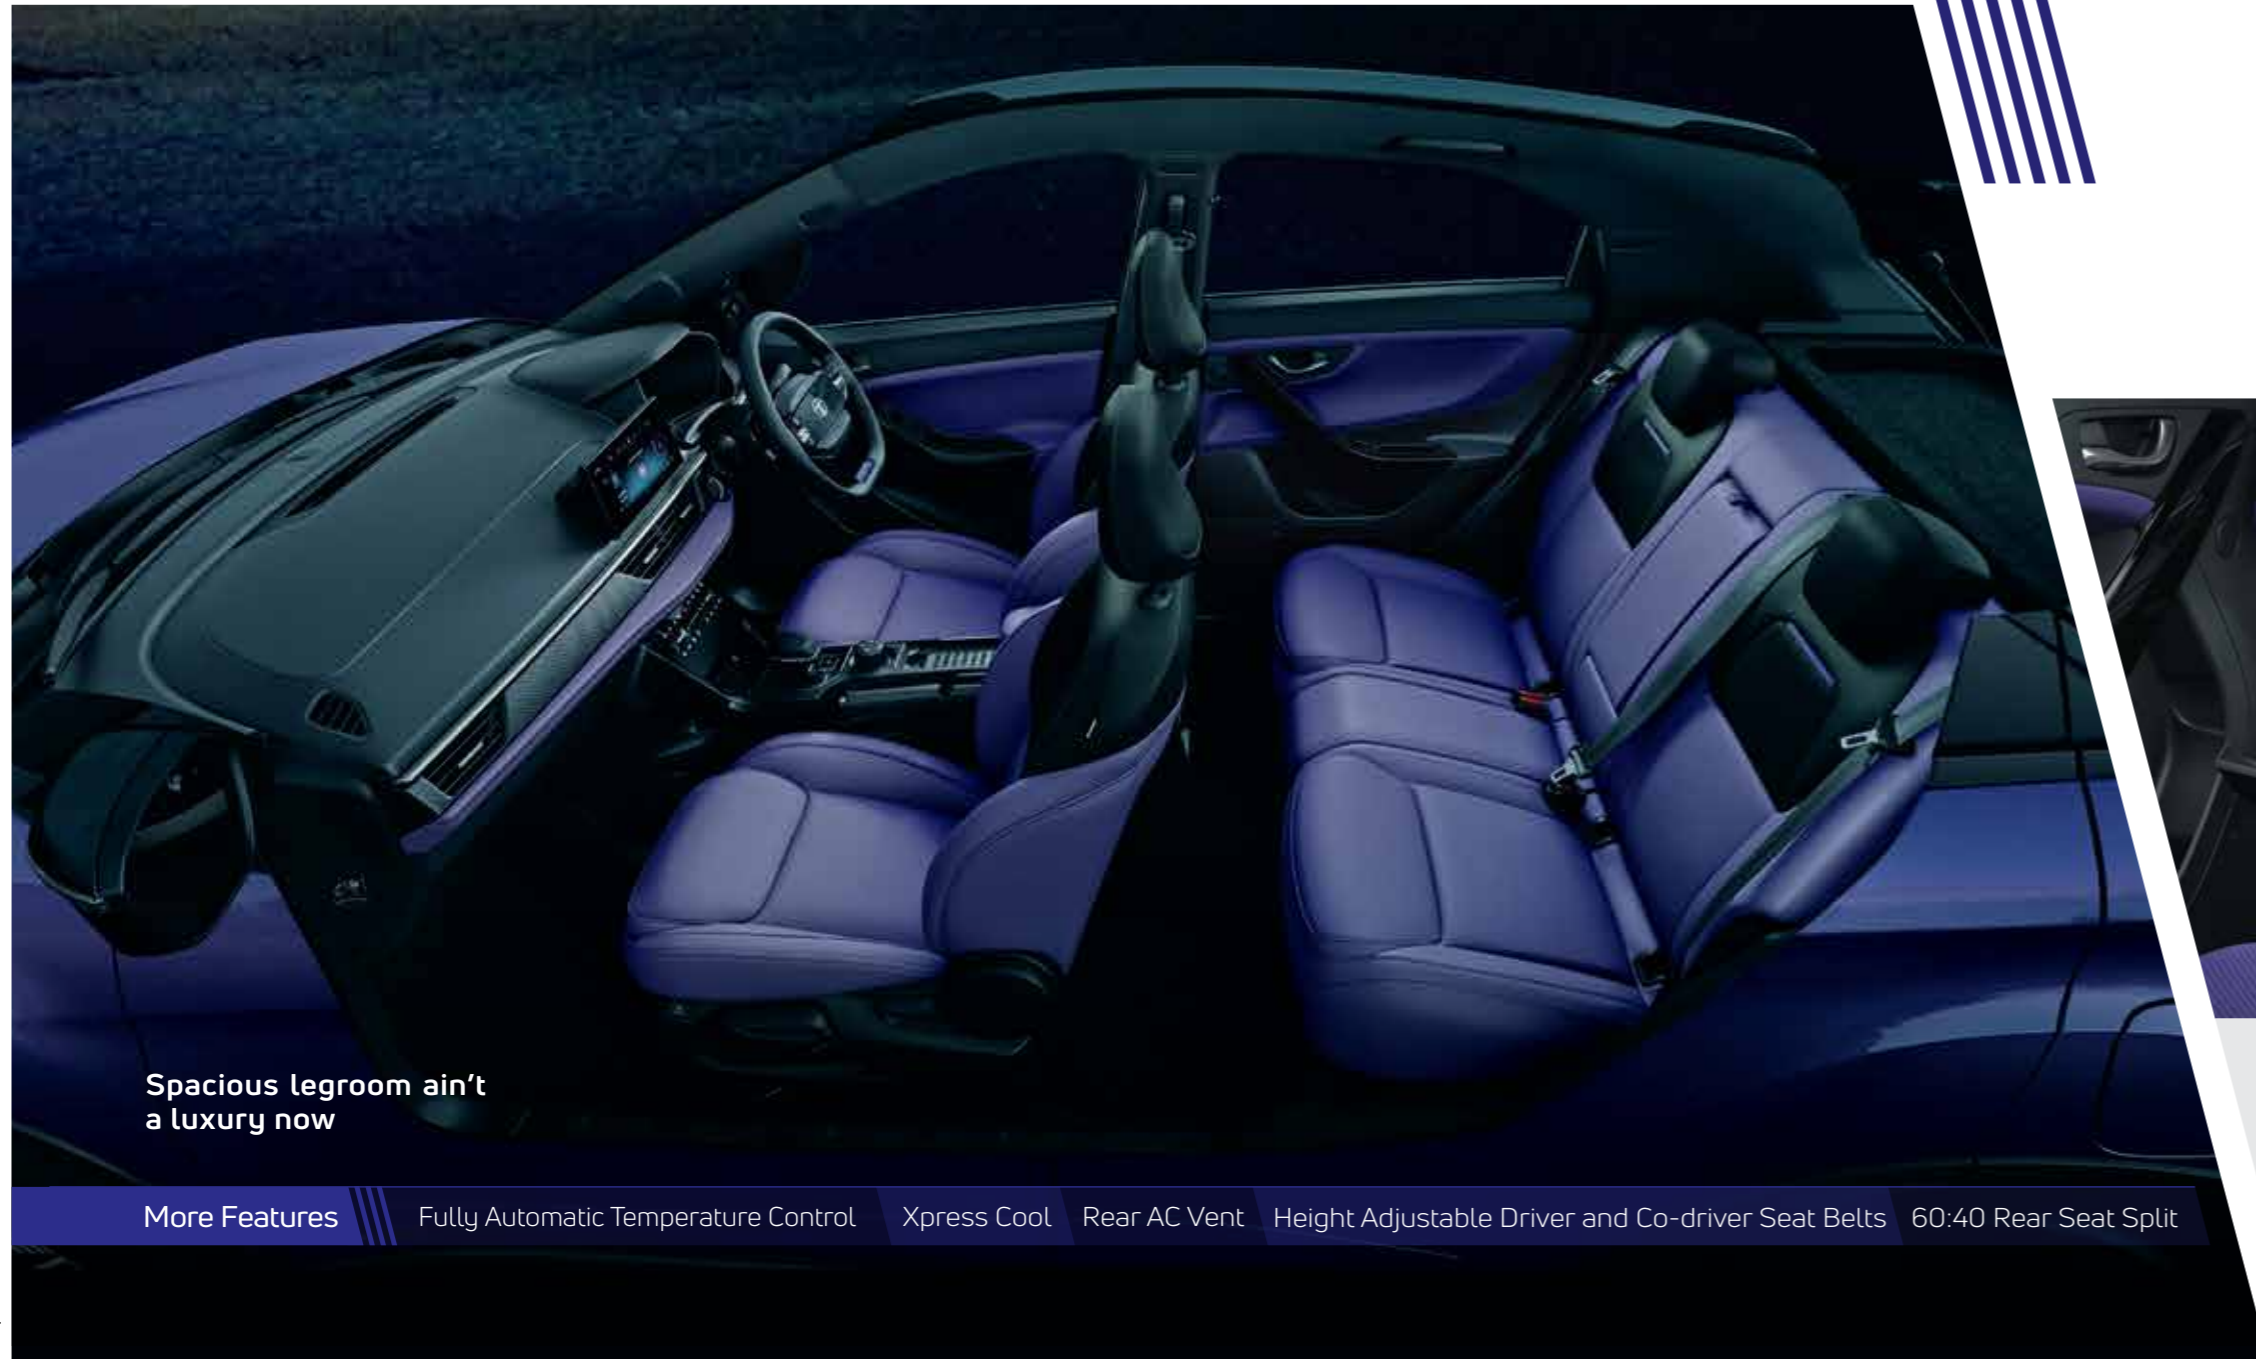

Great possibilities, just a touch away

**GRAND FLOOR CONSOLE WITH
LEATHERETTE ARMREST**

Rule your comfort within an arm's reach

**THREE TONE DASHBOARD
WITH LEATHERETTE MID PAD**

Command your ship through
a living masterpiece

EXPERIENCE PLUSH COMFORT

Spacious legroom ain't a luxury now

More Features Fully Automatic Temperature Control Xpress Cool Rear AC Vent Height Adjustable Driver and Co-driver Seat Belts 60:40 Rear Seat Split