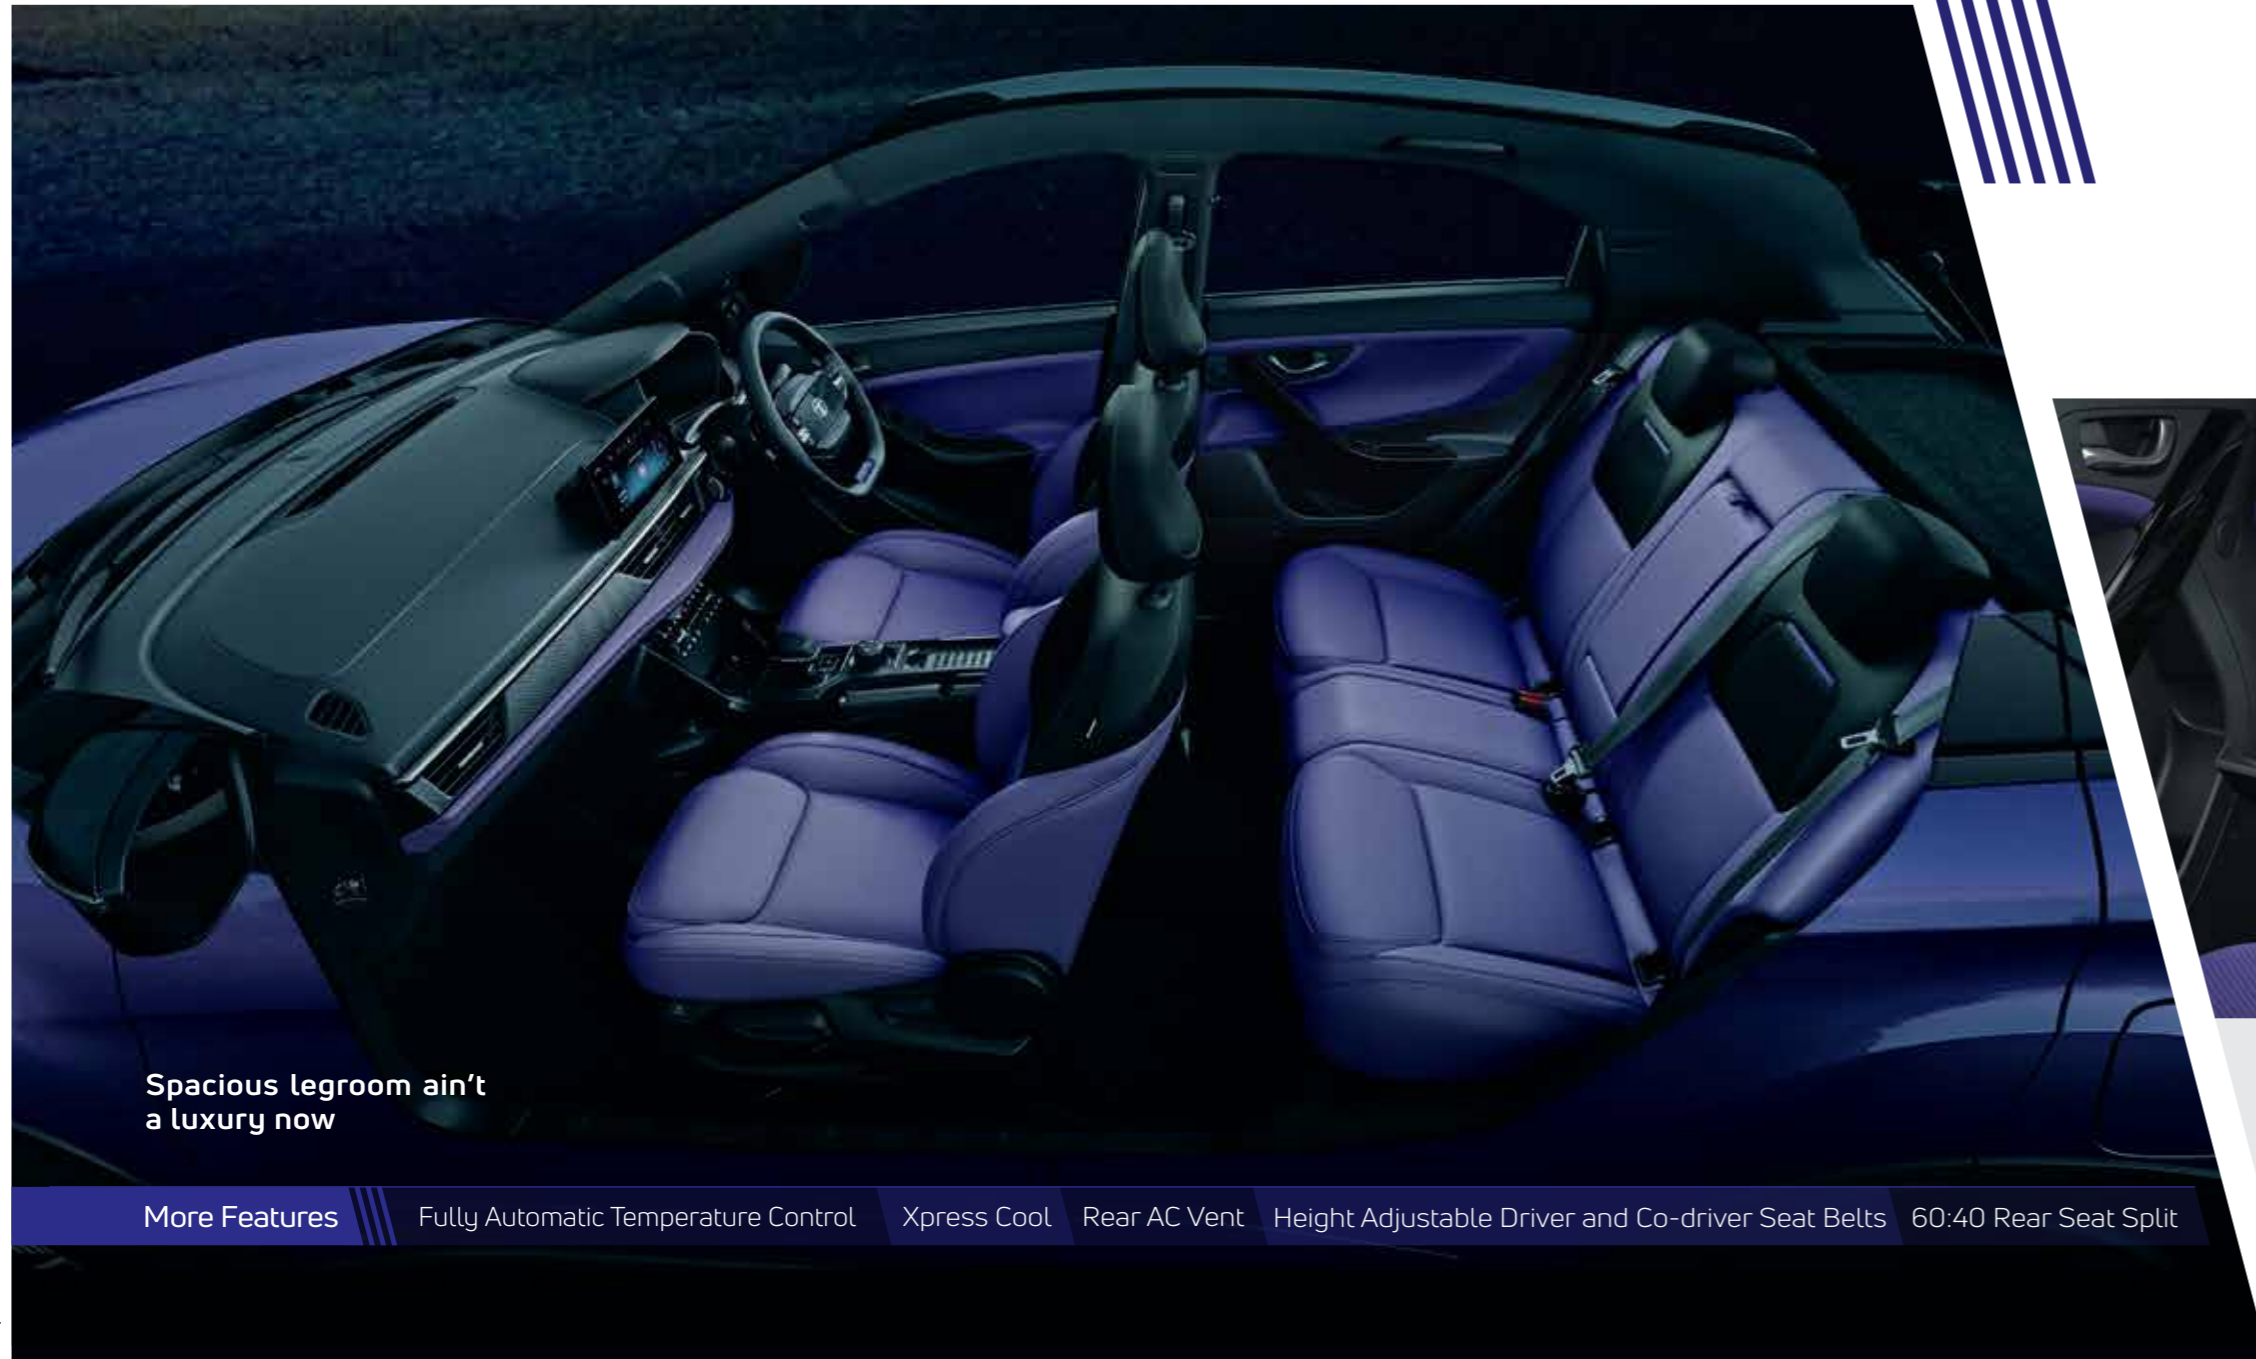

Great possibilities, just a touch away

**GRAND FLOOR CONSOLE WITH
LEATHERETTE ARMREST**

Rule your comfort within an arm's reach

**THREE TONE DASHBOARD
WITH LEATHERETTE MID PAD**

Command your ship through
a living masterpiece

EXPERIENCE PLUSH COMFORT

Spacious legroom ain't a luxury now

More Features

Fully Automatic Temperature Control Xpress Cool Rear AC Vent Height Adjustable Driver and Co-driver Seat Belts 60:40 Rear Seat Split