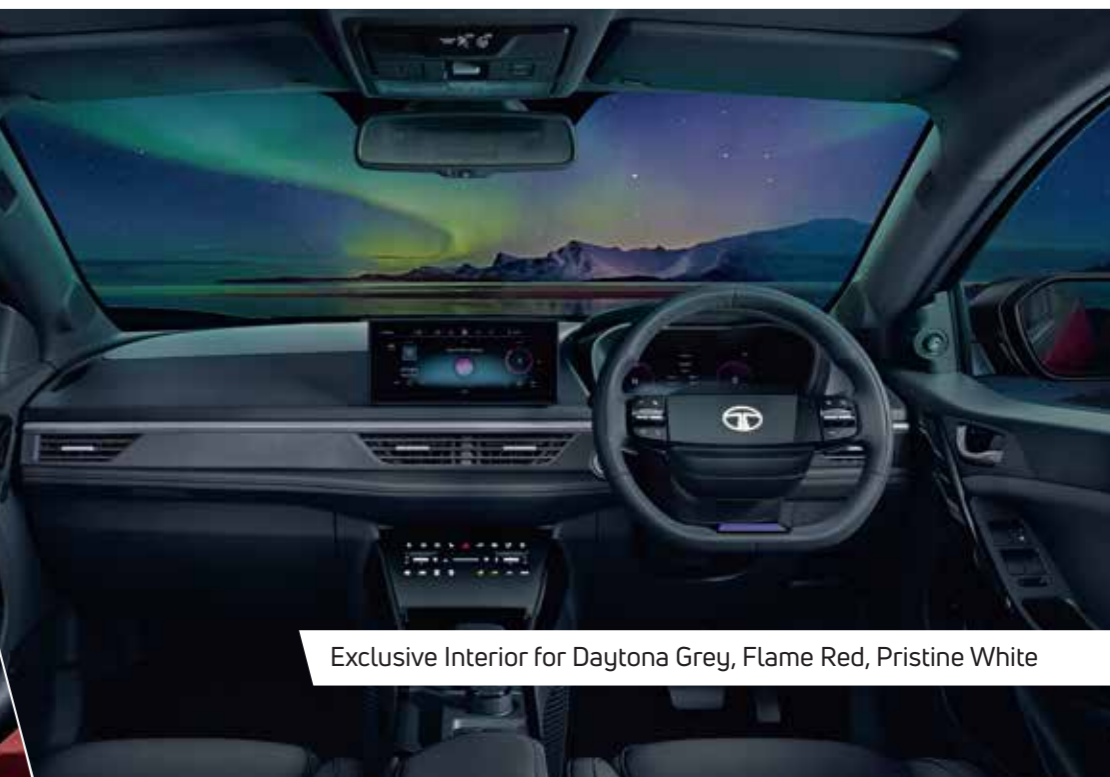

FEARLESS

Top notch performance to conquer every road.

Fearless Purple  Dual-Tone Roof

Also available in

Daytona Grey  Dual-Tone Roof

Flame Red  Dual-Tone Roof

Pristine White  Dual-Tone Roof

Exclusive Interior for Fearless Purple

Exclusive Interior for Daytona Grey, Flame Red, Pristine White

CREATIVE | A reimagined colourful driving experience.

Also available in

PURE | Minimalism pushed to the max.

Pure Grey

Also available in

Calgary White

#DARKRULES

Luxurious leatherette seats with blue stitching and matching accents

MORE FEATURES

- Premium Benecke Kaliko™ Leatherette Seats
- Ventilated Front Seats
- Height Adjustable Co-driver Seat
- Wireless Charger
- 60:40 Flip & Fold Seat
- Xpress Cool