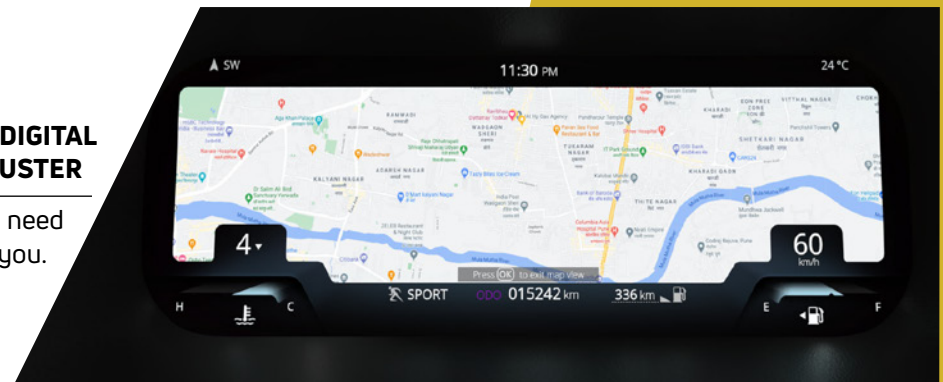

26.03 CM DIGITAL INSTRUMENT CLUSTER

Get all the information you need on-the-go, right in front of you.