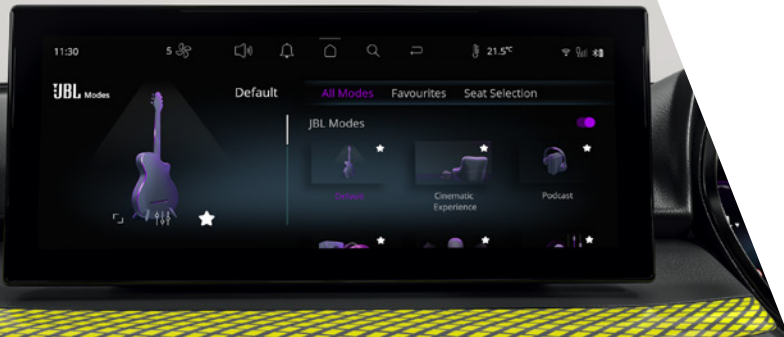

ELECTRONIC STABILITY PROGRAM (ESP)

Stay protected in all situations with advanced ESP.

IN-VOGUE TECHNOLOGY

The Harrier's advanced technology features are designed to keep you connected, entertained, and in control. The intuitive infotainment system, smartphone connectivity, navigation, and voice command make the Harrier in vogue with the latest tech trends.

31.24 CM HARMAN™ TOUCH SCREEN INFOTAINMENT

Get easy access to all your needs with just a tap.

26.03 CM DIGITAL INSTRUMENT CLUSTER

Get all the information you need on-the-go, right in front of you.

HARMAN™ AUDIOWORX WITH JBL MODES

Bring alive the audiophile in you with next-level sound.

JBL™ MUSIC SYSTEM WITH 10 SPEAKERS

Immerse yourself in audio ecstasy.

ANDROID AUTO™ & APPLE CARPLAY™ OVER WIFI

Pair your gadgets to stay connected on the go.