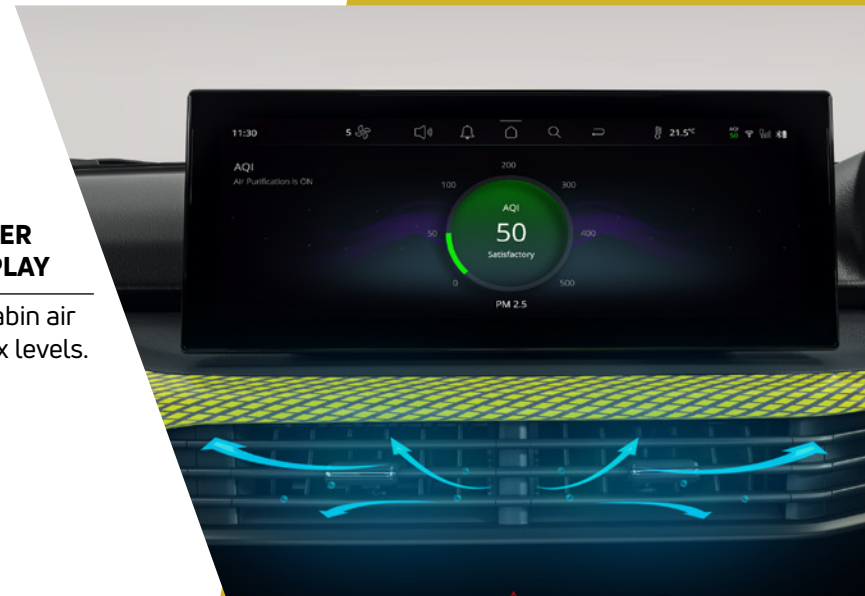

Charge your devices without the hassle of tangled wires.

COMFORT HEAD REST FOR 2ND ROW

Relive luxury from the back seat.

AIR PURIFIER WITH AQI DISPLAY

Maintains healthy cabin air quality index levels.

FEARLESS