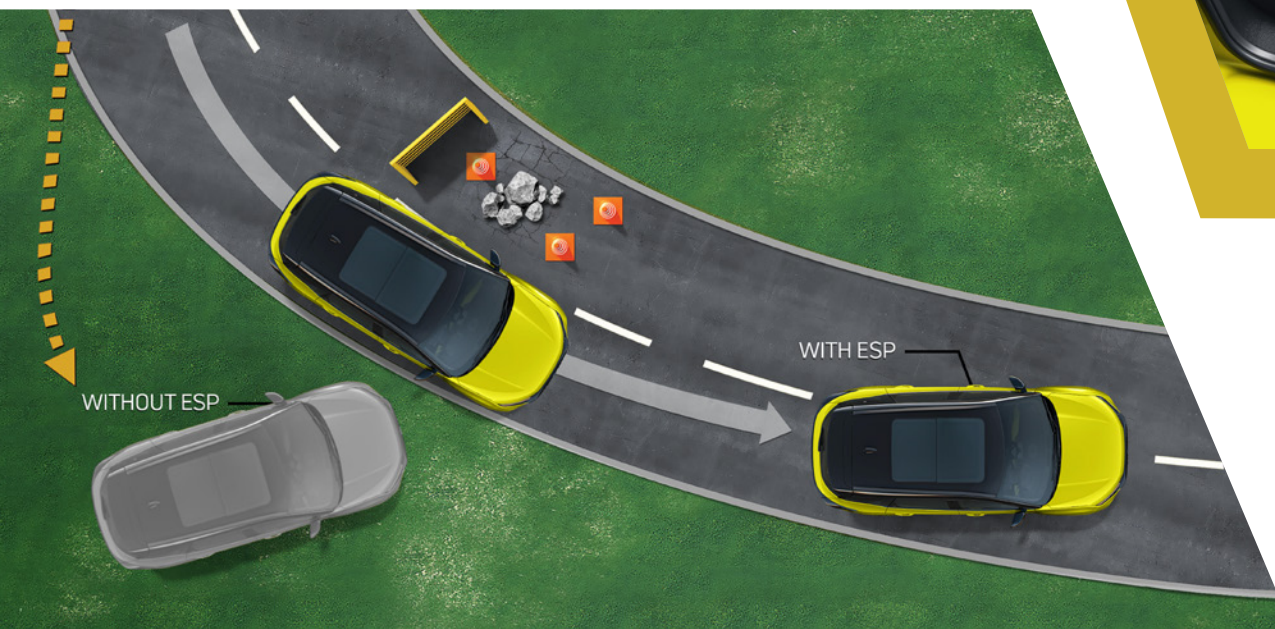

Always keep a tab on your vehicle's tyre pressure on the screen.

3 POINT ELR SEATBELT FOR ALL PASSENGERS

Safety for all on the long drives.

BUILT IN 7 AIRBAGS

Safety standards that will redefine trust on every journey.

ELECTRONIC STABILITY PROGRAM (ESP)

Stay protected in all situations with advanced ESP.

IN-VOGUE TECHNOLOGY

The Harrier's advanced technology features are designed to keep you connected, entertained, and in control. The intuitive infotainment system, smartphone connectivity, navigation, and voice command make the Harrier in vogue with the latest tech trends.