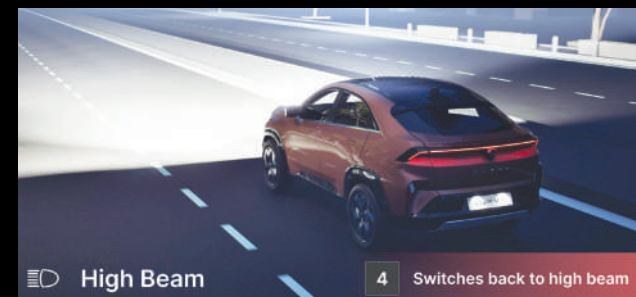

REAR CROSS TRAFFIC ALERT (RCTA)

Detects approaching traffic from behind when reversing.

DOOR OPEN ALERT ON ORVM

Ensures safer door opening by alerting the driver and passengers of imminent danger through alerts.

REAR COLLISION WARNING (RCW)

Alerts to help you avoid rear-end accidents.

HIGH BEAM ASSIST (HBA)

Automatically switch between high and low beams for optimal visibility.

TRAFFIC SIGN RECOGNITION (TSR)

Recognise and respond to road signs with ease.