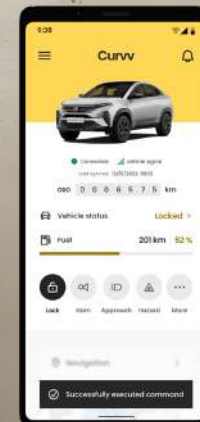

IRA CONNECTED CAR TECHNOLOGY

Designed so you can always be in sync with your car.

Vehicle Status