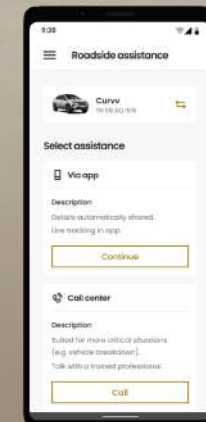

Experience exceptional
clarity and enhanced
visual comfort.

IRA CONNECTED CAR TECHNOLOGY

Designed so you can always be in sync with your car.

Vehicle Status

Diagnostics

Roadside Assistance

SHAPED FOR GRANDEUR