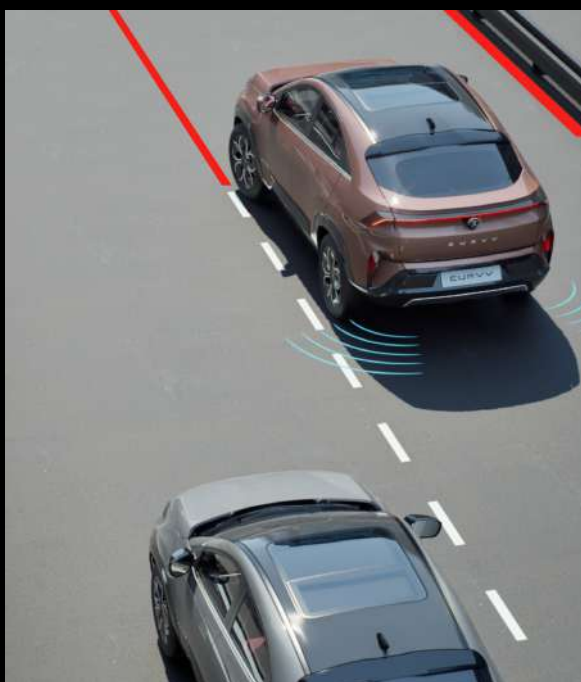

SHAPED FOR ABSOLUTE SAFETY

ADAS LEVEL 2

Experience drives with a free mind on the road with unparalleled safety features and cutting-edge driver assistance.

ADAPTIVE CRUISE CONTROL WITH STOP & GO (ACC) AVAILABLE IN DCA

Smooth journeys at a peaceful pace.

LANE DEPARTURE WARNING (LDW)

Stay on track with alerts for unintended diversions, keeping you focused and safe on the road.

LANE KEEP ASSIST (LKA)

Every drive is relaxing when your car automatically ensures you remain on course.

BLIND SPOT DETECTION (BSD)

Drive confidently with alerts for unseen vehicles in blind spots.

360° 3D SURROUND VIEW CAMERA SYSTEM

Ensures a hawk eye view just like you.

LANE CHANGE ALERT (LCA)

Switch lanes confidently with sensors that warn you of potential collisions.