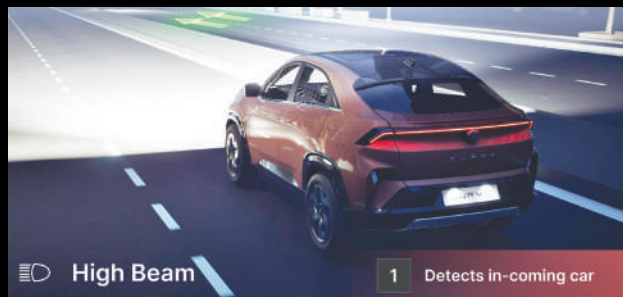

REAR CROSS TRAFFIC ALERT (RCTA)

Detects approaching traffic from behind when reversing.

DOOR OPEN ALERT ON ORVM

Ensures safer door opening by alerting the driver and passengers of imminent danger through alerts.

REAR COLLISION WARNING (RCW)

Alerts to help you avoid rear-end accidents.

HIGH BEAM ASSIST (HBA)

Automatically switch between high and low beams for optimal visibility.

TRAFFIC SIGN RECOGNITION (TSR)

Recognise and respond to road signs with ease.