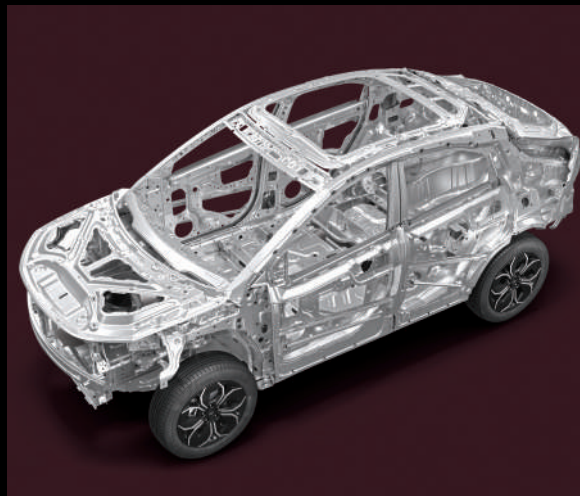

RAIN SENSING WIPERS

No amount of rain can blur your vision.

AUTOMATIC HEAD LAMPS

Lights that go on intuitively on tricky dark paths.

E-CALL/B-CALL

Help is just a button away.

ATLAS ARCHITECTURE

With top-class safety, ATLAS has been engineered with advanced materials and a continuous framework that delivers exceptional car crash protection. Its exquisite ride & handling offers delight in your every drive.