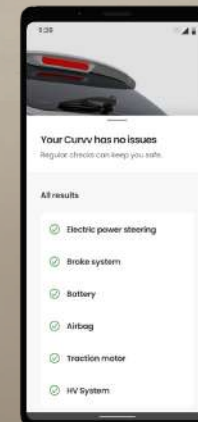

Experience exceptional
clarity and enhanced
visual comfort.

IRA CONNECTED CAR TECHNOLOGY

Designed so you can always be in sync with your car.

Vehicle Status

Diagnostics

Roadside Assistance

SHAPED FOR GRANDEUR