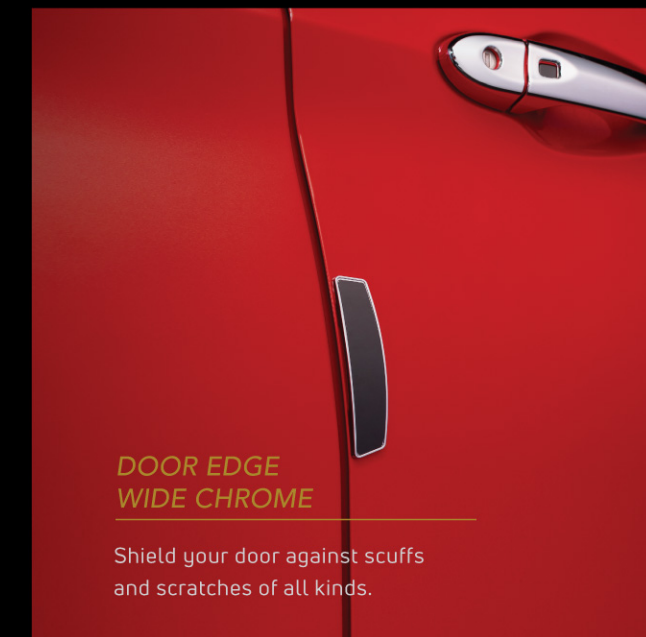

YOU'VE ARRIVED.
LET THEM KNOW.

EXTERIOR FIXTURES

DOOR VISOR CHROME

Make a sporty choice to protect your car interiors.

DOOR EDGE WIDE CHROME

Shield your door against scuffs and scratches of all kinds.

ORVM CHROME

Elevate your style quotient with a choice that's so plush to look at.

BODY SIDE MOLDING

Open your door without worry. Make your Altroz scratch-free.

TAIL LAMP CHROME GARNISH

Illuminate the world with your shine and some rich chrome accenting.