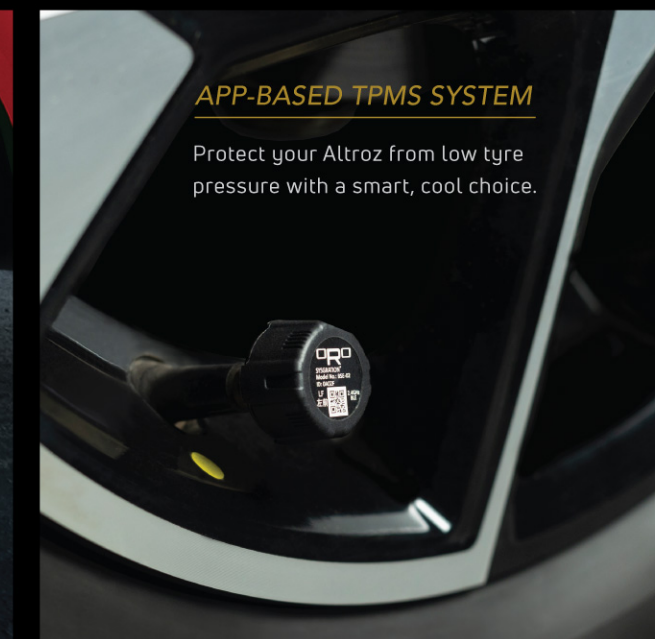

APP-BASED TPMS SYSTEM

Protect your Altroz from low tyre pressure with a smart, cool choice.