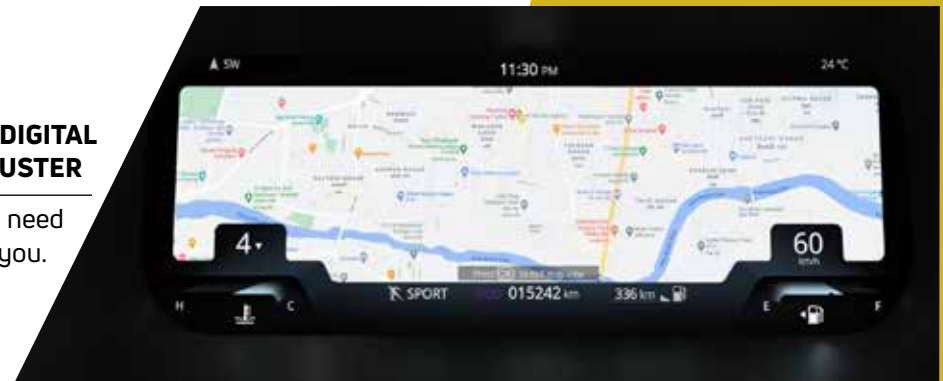

26.03 CM DIGITAL INSTRUMENT CLUSTER

Get all the information you need on-the-go, right in front of you.